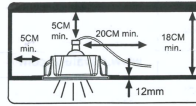

NOVA LUCE

9879391

1

Turn off the general switch

2

Spacing map

3

Untight the side screws