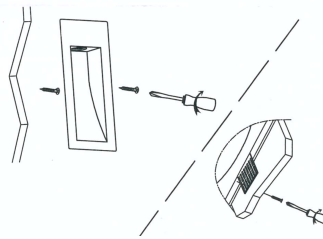

NOVA LUCE

9879391

1

Turn off the general switch

2

Spacing map

3

Untight the side screws

4

Connect the wires

5

Apply the side screws

6

Apply putty powder as cover

Turn on the general switch