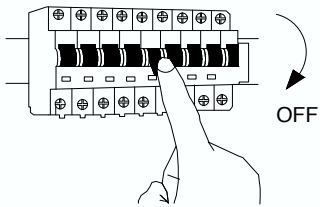

NOVA LUCE

9879391

1

Turn off the general switch

2

Spacing map

3

Untight the side screws

4

Connect the wires

5

Apply the side screws

6

Apply putty powder as cover

Turn on the general switch