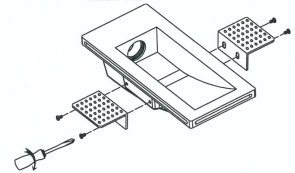

NOVA LUCE

9879391

1

Turn off the general switch

2

Spacing map

3

Untight the side screws

4

Connect the wires

5

Apply the side screws

6

Apply putty powder as cover

Turn on the general switch