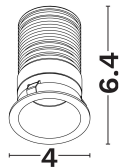

NOVA LUCE

PRODUCT DATASHEET

Version: 001

PRODUCT PHOTOGRAPH

TECHNICAL DRAWING

COMPATIBLE WITH

— On/Off Driver: 9030471

— Triac Driver: 9844008(Remote)

— Dali Driver: 9844146

GENERAL INFORMATION

Product Code	9031786
Product Category	Downlights
Product Family	Delve
Mounting Location	Ceiling
Application Environment	Outdoor

DIMENSION & WEIGHT

LxWxH (cm)	D:4 H:6.4
Cut out (cm)	3,5
Weight (Kgr)	N/A

Power (Nominal)	5
Input voltage (Nominal)	18Vdc
Mains Frequency	50/60Hz
Output voltage	18Vdc
Output Current	250mA
Power Factor	0,55
Efficiency	>83%
SVM	<0.4
Pst	<1
Class	III

PHOTOMETRICAL DATA

Luminous Flux	199
Luminous Efficacy	39.8
Color Temperature	2700
Light Color (Designation)	Warm White
CRI	97
SDCM	<3
Beam Angle	36
UGR	<12