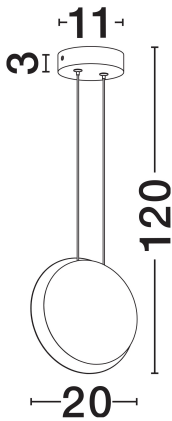

NOVA LUCE

PRODUCT DATASHEET

Version: 001

PRODUCT PHOTOGRAPH

TECHNICAL DRAWING

GENERAL INFORMATION

Product Code	9695248
Collection	Indoor
Product Category	Suspension
Product Family	Shell
Mounting Location	Wall
Application Environment	Indoor
Specifications	N/A

DIMENSION & WEIGHT

LxWxH (cm)	D: 20 H: 120
Cut Out (cm)	N/A
Weight (Kgr)	1

MATERIAL & COLOR

Product Color	Sandy Black & Gold
Body Material	Aluminium

APPLICATION & MOUNTING

Ambient Working Temp.	Max 45°C
Type of Protection	IP20
Dimmable	No
Type of Dimming	N/A
Mounting type	Surface
Mounting Depth (cm)	N/A
Led Module Replaceable	No
Light Source	LED

Power (Nominal)	7W
Input voltage (Nominal)	220-240V
Mains Frequency	50/60Hz

PHOTOMETRICAL DATA

Luminous Flux	99lm
Color Temperature	3000K
Light Color (Designation)	Warm White

WARRANTY

Warranty	3 Years
----------	----------------