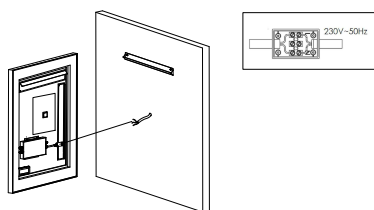

NOVA LUCE

9006015

1

Turn off the general switch

2

Select hanging direction

3

Drill holes and apply screws

4

Connect the wires

5

Put it in place

6

Plug It Into Socket

LED ON/OFF Demister ON/OFF