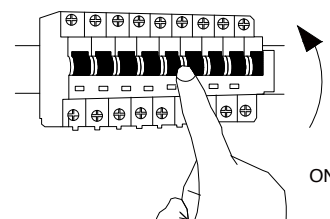

NOVA LUCE

9006015

1

Turn off the general switch

2

Select hanging direction

3

Drill holes and apply screws

4

Connect the wires

5

Put it in place

6

Plug It Into Socket

LED ON/OFF Demister ON/OFF