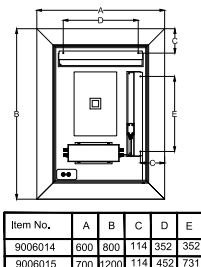

NOVA LUCE

9006015

1

Turn off the general switch

2

Select hanging direction

3

Drill holes and apply screws

4

Connect the wires

5

Put it in place

6

Plug It Into Socket

LED ON/OFF Demister ON/OFF