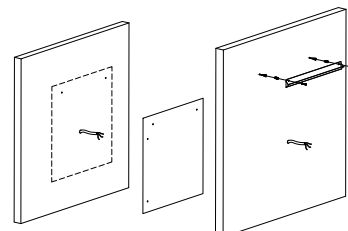

NOVA LUCE

9006015

1

Turn off the general switch

2

Select hanging direction

3

Drill holes and apply screws

4

Connect the wires

5

Put it in place

6

Plug It Into Socket

LED ON/OFF Demister ON/OFF