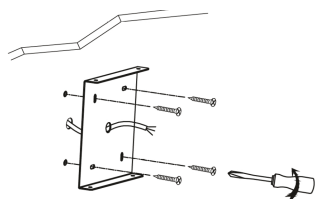

NOVA LUCE

9762161 9762162

1

Turn off the general switch

2

Untight the screws

3

Drill holes & apply
Plastic anchors

4

Apply screws

5

Tight the screws

6

Apply the side screws

Turn on the general switch