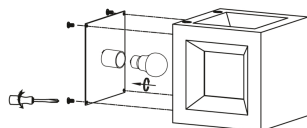

NOVA LUCE

9762161 9762162

1

Turn off the general switch

2

Untight the screws

3

Drill holes & apply
Plastic anchors

4

Apply screws

5

Tight the screws

6

Apply the side screws

Turn on the general switch