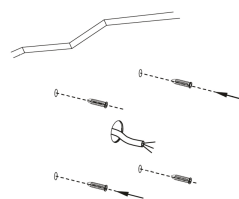

NOVA LUCE

9762161 9762162

1

Turn off the general switch

2

Untight the screws

3

Drill holes & apply
Plastic anchors

4

Apply screws

5

Tight the screws

6

Apply the side screws

Turn on the general switch