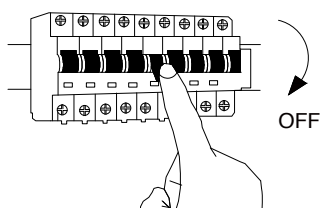

NOVA LUCE

9762161 9762162

1

Turn off the general switch

2

Untight the screws

3

Drill holes & apply
Plastic anchors

4

Apply screws

5

Tight the screws

6

Apply the side screws

Turn on the general switch