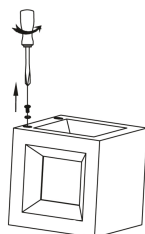

NOVA LUCE

9762161 9762162

1

Turn off the general switch

2

Untight the screws

3

Drill holes & apply
Plastic anchors

4

Apply screws

5

Tight the screws

6

Apply the side screws

Turn on the general switch