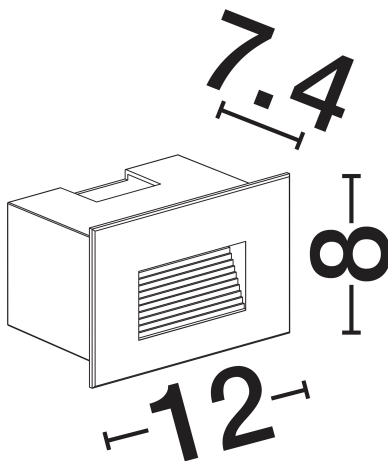

NOVA LUCE

PRODUCT DATASHEET

Version: 001

PRODUCT PHOTOGRAPH

GENERAL INFORMATION

Product Code	9030761
Collection	Outdoor
Product Category	Step Lights
Product Family	Polka
Mounting Location	Wall
Application Environment	Outdoor
Specifications	N/A

DIMENSION & WEIGHT

LxWxH (cm)	L:12 W:7.4 H:8 cm
Cut out (cm)	N/A
Weight (Kgr)	0.35

TECHNICAL DRAWING

MATERIAL & COLOR

Product Color	Sandy White
Body Material	Aluminium & Glass

APPLICATION & MOUNTING

Ambient Working Temp.	Max 45 oC
Type of Protection	IP65
Dimmable	No
Type of Dimming	N/A
Mounting type	Surface
Mounting Depth (cm)	N/A
Led Module Replaceable	No
Light Source	LED

Power (Nominal)	4w
Input voltage (Nominal)	220-240Vac
Mains Frequency	50/60Hz

PHOTOMETRICAL DATA

Luminous Flux	58lm
Color Temperature	3000K
Light Color (Designation)	Warm White

WARRANTY

Warranty	3 Years
----------	----------------