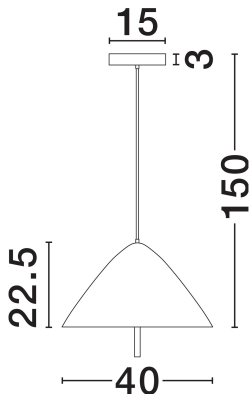

GENERAL INFORMATION

Product Code	9695288
Collection	Indoor
Product Category	Suspension
Product Family	Oros
Mounting Location	Wall
Application Environment	Indoor
Specifications	N/A

DIMENSION & WEIGHT

LxWxH (cm)	D: 40 H: 150
Cut Out (cm)	N/A
Weight (Kgr)	2

MATERIAL & COLOR

Product Color	Sandy Black
Body Material	Metal & Acrylic

APPLICATION & MOUNTING

Ambient Working Temp.	Max 45°C
Type of Protection	IP20
Dimmable	No
Type of Dimming	N/A
Mounting type	Surface
Mounting Depth (cm)	N/A
Led Module Replaceable	No
Light Source	LED

NOVA LUCE S.A

Schimatari Viotias
32009, Greece

+30 22620 58 121
+30 22620 56 743

info@novaluce.com
www.novaluce.com