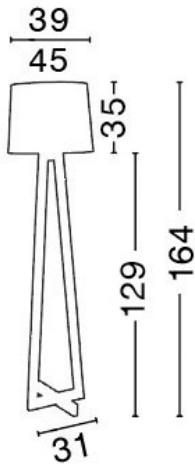

NOVA LUCE

PRODUCT DATASHEET

Version: 001

PRODUCT PHOTOGRAPH

TECHNICAL DRAWING

GENERAL INFORMATION

Product Code	40202
Collection	Decorative
Product Category	Floor
Product Family	Alma
Mounting Location	N/A
Application Environment	Indoor

DIMENSION & WEIGHT

LxWxH (cm)	D: 31 H: 164
Cut out (cm)	N/A
Weight (Kgr)	2.9

MATERIAL & COLOR

Product Color	Natural & Sand White
Body Material	Wood & Fabric

APPLICATION & MOUNTING

Ambient Working Temp.	Max 45 oC
Type of Protection	IP20
Dimmable	Depends on the lamp
Type of Dimming (Optional)	N/A
Mounting type	N/A
Mounting Depth (cm)	N/A
Led Module Replaceable	Yes
Light Source	LED E27

Power (Nominal)	Depends on the lamp
Input voltage (Nominal)	220-240Vac
Mains Frequency	50/60Hz

PHOTOMETRICAL DATA

Luminous Flux	Depends on the lamp
Color Temperature	Depends on the lamp
Light Color (Designation)	N/A