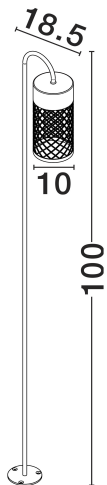

NOVA LUCE

PRODUCT DATASHEET

Version: 001

PRODUCT PHOTOGRAPH

TECHNICAL DRAWING

GENERAL INFORMATION

Product Code	9060230
Collection	Outdoor
Product Category	Bollard
Product Family	Motley
Mounting Location	Ground
Application Environment	Outdoor
Specifications	N/A

DIMENSION & WEIGHT

LxWxH (cm)	D:10 W:18.5 H:100 cm
Cut out (cm)	N/A
Weight (Kgr)	1.4

MATERIAL & COLOR

Product Color	Sandy Black
Body Material	Aluminium & Metal

APPLICATION & MOUNTING

Ambient Working Temp.	Max 45 oC
Type of Protection	IP65
Dimmable	No
Type of Dimming	N/A
Mounting type	Surface
Mounting Depth (cm)	N/A
Led Module Replaceable	No
Light Source	LED

Power (Nominal)	9w
Input voltage (Nominal)	220-240Vac
Mains Frequency	50/60Hz

PHOTOMETRICAL DATA

Luminous Flux	395lm
Color Temperature	3000K
Light Color (Designation)	Warm White

WARRANTY

Warranty	3 Years
----------	----------------