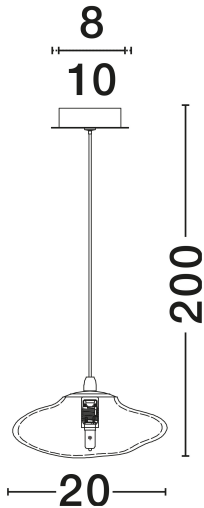

NOVA LUCE

PRODUCT DATASHEET

Version: 001

PRODUCT PHOTOGRAPH

TECHNICAL DRAWING

GENERAL INFORMATION

Product Code	9006046
Collection	Indoor
Product Category	Suspension
Product Family	King
Mounting Location	Ceiling
Application Environment	Indoor
Specifications	N/A

DIMENSION & WEIGHT

LxWxH (cm)	D: 20 H: 200
Cut Out (cm)	N/A
Weight (Kgr)	1.1

MATERIAL & COLOR

Product Color	Blown Clear & Brass Gold
Body Material	Glass & Metal

APPLICATION & MOUNTING

Ambient Working Temp.	Max 45°C
Type of Protection	IP20
Dimmable	N/A
Type of Dimming	N/A
Mounting type	Surface
Mounting Depth (cm)	N/A
Led Module Replaceable	Yes
Light Source	G9

Power (Nominal)	1x5W
Input voltage (Nominal)	100-240V
Mains Frequency	50/60Hz

PHOTOMETRICAL DATA

Luminus Flux	N/A
Color Temperature	N/A
Light Color (Designation)	N/A

WARRANTY

Warranty	3 Years
----------	----------------