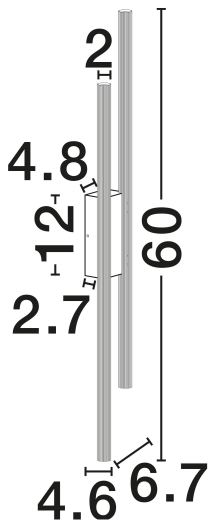

NOVA LUCE

PRODUCT DATASHEET

Version: 001

PRODUCT PHOTOGRAPH

GENERAL INFORMATION

Product Code	9060278
Collection	Indoor
Product Category	Wall
Product Family	Brillia
Mounting Location	Wall
Application Environment	Indoor
Specifications	N/A

DIMENSION & WEIGHT

LxWxH (cm)	L: 6.7 W: 4.6 H: 60
Cut Out (cm)	N/A
Weight (Kgr)	0.65

MATERIAL & COLOR

Product Color	Pearl Black
Body Material	Aluminium

APPLICATION & MOUNTING

Ambient Working Temp.	Max 45°C
Type of Protection	IP20
Dimmable	No
Type of Dimming	N/A
Mounting type	Surface
Mounting Depth (cm)	N/A
Led Module Replaceable	No
Light Source	LED

TECHNICAL DRAWING

NOVA LUCE S.A

Schimatari Viotias
32009, Greece

+30 22620 58 121
+30 22620 56 743

info@novaluce.com
www.novaluce.com

NOVA LUCE

PRODUCT DATASHEET

Version: 001

ELECTRICAL DATA

Power (Nominal)	11W
Input voltage (Nominal)	220-240V
Mains Frequency	50/60Hz

PHOTOMETRICAL DATA

Luminous Flux	379lm
Color Temperature	2700-3000-4000K
Light Color (Designation)	WW - NW

WARRANTY