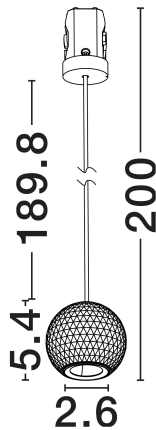

NOVA LUCE

PRODUCT DATASHEET

Version: 001

PRODUCT PHOTOGRAPH

TECHNICAL DRAWING

GENERAL INFORMATION

Product Code	9088184
Collection	Indoor
Product Category	Suspension
Product Family	Notic
Mounting Location	Wall
Application Environment	Indoor
Specifications	N/A

DIMENSION & WEIGHT

LxWxH (cm)	D: 5.4 H: 150
Cut Out (cm)	N/A
Weight (Kgr)	0.266

MATERIAL & COLOR

Product Color	Sandy White
Body Material	Aluminium

APPLICATION & MOUNTING

Ambient Working Temp.	Max 45°C
Type of Protection	IP20
Dimmable	No
Type of Dimming	N/A
Mounting type	Surface
Mounting Depth (cm)	N/A
Led Module Replaceable	No
Light Source	LED

NOVA LUCE S.A

Schimatari Viotias
32009, Greece

+30 22620 58 121
+30 22620 56 743

info@novaluce.com
www.novaluce.com