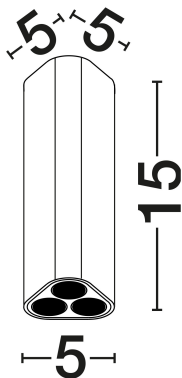

NOVA LUCE

PRODUCT DATASHEET

Version: 001

PRODUCT PHOTOGRAPH

GENERAL INFORMATION

Product Code	9695156
Collection	Indoor
Product Category	Ceiling
Product Family	Etho
Mounting Location	Ceiling
Application Environment	Indoor
Specifications	N/A

DIMENSION & WEIGHT

LxWxH (cm)	L: 5 W: 5 H: 15
Cut Out (cm)	N/A
Weight (Kgr)	0.23

MATERIAL & COLOR

Product Color	Matt Gold
Body Material	Aluminium

TECHNICAL DRAWING

APPLICATION & MOUNTING

Ambient Working Temp.	Max 45°C
Type of Protection	IP20
Dimmable	No
Type of Dimming	N/A
Mounting type	Surface
Mounting Depth (cm)	N/A
Led Module Replaceable	No
Light Source	LED

Power (Nominal)	6W
Input voltage (Nominal)	220-240V
Mains Frequency	50/60Hz

PHOTOMETRICAL DATA

Luminous Flux	454lm
Color Temperature	3000K
Light Color (Designation)	Warm White

WARRANTY

Warranty	3 Years
----------	----------------