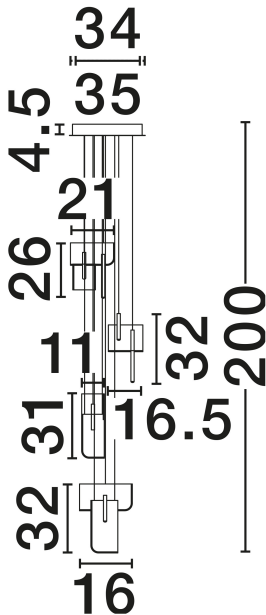

NOVA LUCE

PRODUCT DATASHEET

Version: 001

PRODUCT PHOTOGRAPH

TECHNICAL DRAWING

GENERAL INFORMATION

Product Code	9214217
Collection	Indoor
Product Category	Suspension
Product Family	Totem
Mounting Location	Ceiling
Application Environment	Indoor
Specifications	N/A

DIMENSION & WEIGHT

LxWxH (cm)	D: 35 H: 200
Cut Out (cm)	N/A
Weight (Kgr)	8

MATERIAL & COLOR

Product Color	Silver Gray
Body Material	Metal & Acrylic

APPLICATION & MOUNTING

Ambient Working Temp.	Max 45°C
Type of Protection	IP20
Dimmable	Yes
Type of Dimming	Triac
Mounting type	Surface
Mounting Depth (cm)	N/A
Led Module Replaceable	No
Light Source	LED

Power (Nominal)	52W
Input voltage (Nominal)	220-240V
Mains Frequency	50/60Hz

PHOTOMETRICAL DATA

Luminous Flux	2002lm
Color Temperature	2700K
Light Color (Designation)	Warm White

WARRANTY

Warranty	3 Years
----------	----------------