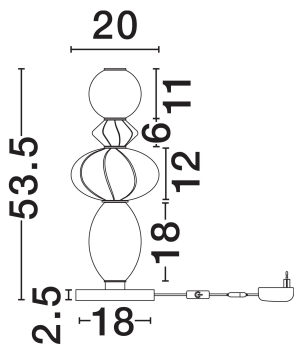

GENERAL INFORMATION

Product Code	9009159
Collection	Indoor
Product Category	Table
Product Family	Oneta
Mounting Location	Table
Application Environment	Indoor
Specifications	N/A

DIMENSION & WEIGHT

LxWxH (cm)	D: 20 H: 53.5
Cut Out (cm)	N/A
Weight (Kgr)	3.9

MATERIAL & COLOR

Product Color	Sage Pink, Beige & Matt Black
Body Material	Ceramic, Metal & Opal Glass

APPLICATION & MOUNTING

Ambient Working Temp.	Max 45°C
Type of Protection	IP20
Dimmable	Yes
Type of Dimming	Triac
Mounting type	Surface
Mounting Depth (cm)	N/A
Led Module Replaceable	No
Light Source	LED

NOVA LUCE S.A

Schimatari Viotias
32009, Greece

+30 22620 58 121
+30 22620 56 743

info@novaluce.com
www.novaluce.com