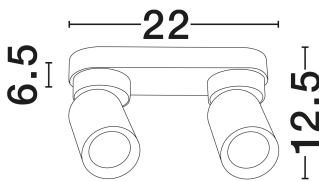

NOVA LUCE

PRODUCT DATASHEET

Version: 001

PRODUCT PHOTOGRAPH

GENERAL INFORMATION

Product Code	9011341
Collection	Indoor
Product Category	Ceiling
Product Family	Amecy
Mounting Location	Ceiling
Application Environment	Indoor
Specifications	N/A

DIMENSION & WEIGHT

LxWxH (cm)	L: 22 W: 6.5 H: 12.5
Cut Out (cm)	N/A
Weight (Kgr)	0.575

MATERIAL & COLOR

Product Color	Sandy White
Body Material	Aluminium

TECHNICAL DRAWING

APPLICATION & MOUNTING

Ambient Working Temp.	Max 45°C
Type of Protection	IP20
Dimmable	Yes
Type of Dimming	N/A
Mounting type	Surface
Mounting Depth (cm)	N/A
Led Module Replaceable	Yes
Light Source	GU10

Power (Nominal)	2X10W
Input voltage (Nominal)	100-240V
Mains Frequency	50/60Hz

PHOTOMETRICAL DATA

Luminus Flux	N/A
Color Temperature	N/A
Light Color (Designation)	N/A

WARRANTY

Warranty	3 Years
----------	----------------