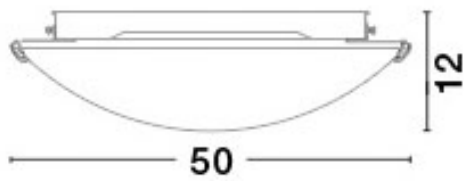

GENERAL INFORMATION

Product Code	6311803
Collection	Decorative
Product Category	Ceiling
Product Family	Era
Mounting Location	Ceiling
Application Environment	Indoor

DIMENSION & WEIGHT

LxWxH (cm)	D: 50 H: 12
Cut out (cm)	N/A
Weight (Kgr)	2.8

MATERIAL & COLOR

Product Color	White
Body Material	Metal & Glass & Crystal

APPLICATION & MOUNTING

Ambient Working Temp.	Max 45 oC
Type of Protection	IP20
Dimmable	Depends on the lamp
Type of Dimming (Optional)	N/A
Mounting type	Ceiling
Mounting Depth (cm)	N/A
Led Module Replaceable	Yes
Light Source	LED E27

NOVA LUCE S.A

Schimatari Viotias
32009, Greece

+30 22620 58 121
+30 22620 56 743

info@novaluce.com
www.novaluce.com