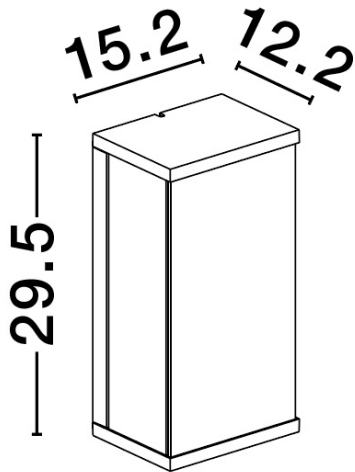

NOVA LUCE

PRODUCT DATASHEET

Version: 001

PRODUCT PHOTOGRAPH

TECHNICAL DRAWING

GENERAL INFORMATION

Product Code	9492710
Collection	Outdoor
Product Category	Wall
Product Family	REGINA
Mounting Location	Wall
Application Environment	Outdoor

DIMENSION & WEIGHT

LxWxH (cm)	: 15,2 W: 12,2 H: 29,5
Cut out (cm)	N/A
Weight (Kgr)	2.1

MATERIAL & COLOR

Product Color	Anthracite
Body Material	Die-Casting Aluminium

APPLICATION & MOUNTING

Ambient Working Temp.	Max 40 oC
Type of Protection	IP65
Dimmable	No
Type of Dimming (Optional)	N/A
Mounting type	Surface
Mounting Depth (cm)	N/A
Led Module Replaceable	Yes
Light Source	E27