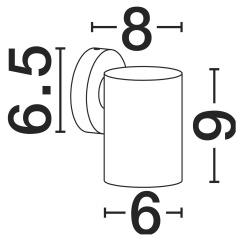

NOVA LUCE

PRODUCT DATASHEET

Version: 001

PRODUCT PHOTOGRAPH

TECHNICAL DRAWING

GENERAL INFORMATION

Product Code	9971464
Collection	Outdoor
Product Category	Wall
Product Family	Jackie
Mounting Location	Wall
Application Environment	Outdoor
Specifications	N/A

DIMENSION & WEIGHT

LxWxH (cm)	D:6 W:8 H:8 cm
Cut out (cm)	N/A
Weight (Kgr)	0.3

MATERIAL & COLOR

Product Color	Corten
Body Material	Aluminium & Glass

APPLICATION & MOUNTING

Ambient Working Temp.	Max 45 oC
Type of Protection	IP65
Dimmable	No
Type of Dimming	N/A
Mounting type	Surface
Mounting Depth (cm)	N/A
Led Module Replaceable	No
Light Source	LED

NOVA LUCE S.A

Schimatari Viotias
32009, Greece

+30 22620 58 121
+30 22620 56 743

info@novaluce.com
www.novaluce.com