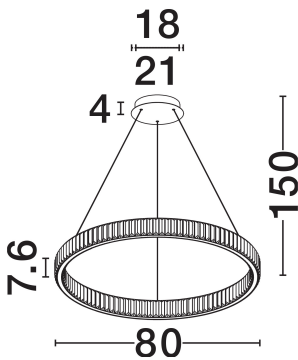

NOVA LUCE

PRODUCT DATASHEET

Version: 001

PRODUCT PHOTOGRAPH

TECHNICAL DRAWING

GENERAL INFORMATION

Product Code	9333076
Collection	Indoor
Product Category	Suspension
Product Family	Aurelia
Mounting Location	Wall
Application Environment	Indoor
Specifications	N/A

DIMENSION & WEIGHT

LxWxH (cm)	D: 80 H: 150
Cut Out (cm)	N/A
Weight (Kgr)	7

MATERIAL & COLOR

Product Color	Platinum Gold
Body Material	Metal & Crystal

APPLICATION & MOUNTING

Ambient Working Temp.	Max 45°C
Type of Protection	IP20
Dimmable	Yes
Type of Dimming	Triac
Mounting type	Surface
Mounting Depth (cm)	N/A
Led Module Replaceable	No
Light Source	LED

Power (Nominal)	47W
Input voltage (Nominal)	220-240V
Mains Frequency	50/60Hz

PHOTOMETRICAL DATA

Luminous Flux	2350lm
Color Temperature	3500K
Light Color (Designation)	Warm White

WARRANTY

Warranty	3 Years
----------	----------------