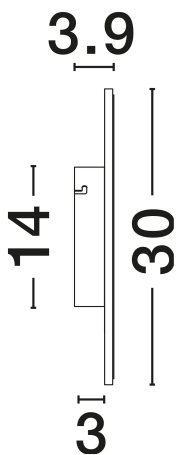

NOVA LUCE

PRODUCT DATASHEET

Version: 001

PRODUCT PHOTOGRAPH

TECHNICAL DRAWING

GENERAL INFORMATION

Product Code	9248158
Collection	Indoor
Product Category	Wall
Product Family	Nevo
Mounting Location	Wall
Application Environment	Indoor
Specifications	N/A

DIMENSION & WEIGHT

LxWxH (cm)	D: 30 W: 3.9 H: 30
Cut Out (cm)	N/A
Weight (Kgr)	1

MATERIAL & COLOR

Product Color	Sandy White
Body Material	Aluminium & Acrylic

APPLICATION & MOUNTING

Ambient Working Temp.	Max 45°C
Type of Protection	IP20
Dimmable	No
Type of Dimming	N/A
Mounting type	Surface
Mounting Depth (cm)	N/A
Led Module Replaceable	No
Light Source	LED

Power (Nominal)	21W
Input voltage (Nominal)	220-240V
Mains Frequency	50/60Hz

PHOTOMETRICAL DATA

Luminous Flux	1450lm
Color Temperature	3000K
Light Color (Designation)	Warm White

WARRANTY

Warranty	3 Years
----------	----------------