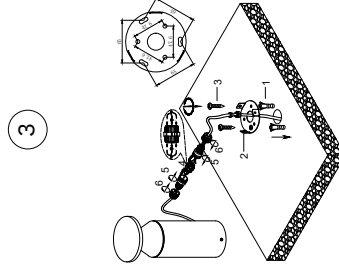

NOVA LUCE

9030718 9030719

Turn off the general switch

Dismantle the product

Connect the wires & apply
The screws with plastic anchors

Assemble the product

Turn on the general switch