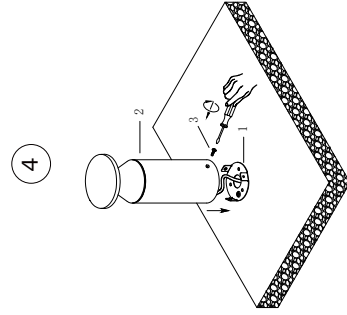

NOVA LUCE

9030718 9030719

Turn off the general switch

Dismantle the product

Connect the wires & apply
The screws with plastic anchors

Assemble the product

Turn on the general switch