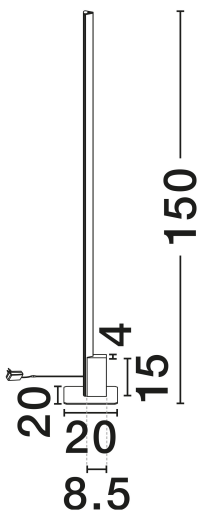

NOVA LUCE

PRODUCT DATASHEET

Version: 001

PRODUCT PHOTOGRAPH

TECHNICAL DRAWING

GENERAL INFORMATION

Product Code	9108317
Collection	Indoor
Product Category	Floor
Product Family	Nori
Mounting Location	Floor
Application Environment	Indoor
Specifications	N/A

DIMENSION & WEIGHT

LxWxH (cm)	L: 20 W: 20 H: 150
Cut Out (cm)	N/A
Weight (Kgr)	3.2

MATERIAL & COLOR

Product Color	Sandy Black
Body Material	Aluminium, Steel & Silicone

APPLICATION & MOUNTING

Ambient Working Temp.	Max 45°C
Type of Protection	IP20
Dimmable	Yes
Type of Dimming	Triac
Mounting type	Surface
Mounting Depth (cm)	N/A
Led Module Replaceable	No
Light Source	LED

Power (Nominal)	26W
Input voltage (Nominal)	220-240V
Mains Frequency	50/60Hz

PHOTOMETRICAL DATA

Luminous Flux	806lm
Color Temperature	3000K
Light Color (Designation)	Warm White

WARRANTY

Warranty	3 Years
----------	----------------