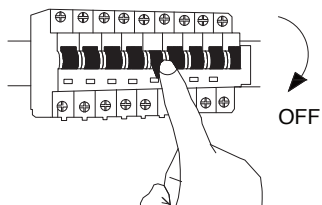

NOVA LUCE

713113

1

Turn off the general switch

2

Unscrew the screws

3

Drill holes apply plastic anchors
Apply screws & insert the bulb by rotating

4

Connect the wires

5

Put it in place & apply the screws

6

Turn on the general switch