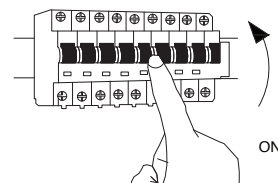

NOVA LUCE

713113

1

Turn off the general switch

2

Unscrew the screws

3

Drill holes apply plastic anchors
Apply screws & insert the bulb by rotating

4

Connect the wires

5

Put it in place & apply the screws

6

Turn on the general switch