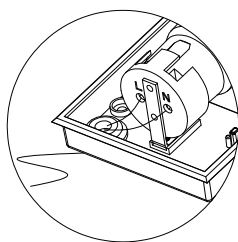

NOVA LUCE

713113

1

Turn off the general switch

2

Unscrew the screws

3

Drill holes apply plastic anchors
Apply screws & insert the bulb by rotating

4

Connect the wires

5

Put it in place & apply the screws

6

Turn on the general switch