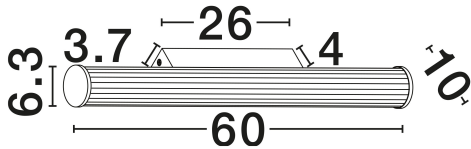

NOVA LUCE

PRODUCT DATASHEET

Version: 001

PRODUCT PHOTOGRAPH

TECHNICAL DRAWING

GENERAL INFORMATION

Product Code	9215801
Collection	Indoor
Product Category	Wall
Product Family	Misty
Mounting Location	Ceiling
Application Environment	Indoor
Specifications	N/A

DIMENSION & WEIGHT

LxWxH (cm)	L: 60 W: 10 H: 6.3
Cut Out (cm)	N/A
Weight (Kgr)	1.2

MATERIAL & COLOR

Product Color	Chrome
Body Material	Metal, Aluminium & Acrylic

APPLICATION & MOUNTING

Ambient Working Temp.	Max 45°C
Type of Protection	IP44
Dimmable	Yes
Type of Dimming	N/A
Mounting type	Surface
Mounting Depth (cm)	N/A
Led Module Replaceable	No
Light Source	LED

Power (Nominal)	14W
Input voltage (Nominal)	220-240V
Mains Frequency	50/60Hz

PHOTOMETRICAL DATA

Luminous Flux	910lm
Color Temperature	3000-4000K
Light Color (Designation)	WW - NW

WARRANTY

Warranty	3 Years
----------	----------------