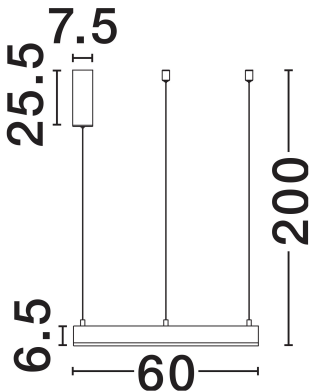

GENERAL INFORMATION

Product Code	9190740
Collection	Indoor
Product Category	Suspension
Product Family	Motif
Mounting Location	Wall
Application Environment	Indoor
Specifications	N/A

DIMENSION & WEIGHT

LxWxH (cm)	D: 60 H: 120
Cut Out (cm)	N/A
Weight (Kgr)	1.9

MATERIAL & COLOR

Product Color	Sandy White
Body Material	Aluminium & Acrylic

APPLICATION & MOUNTING

Ambient Working Temp.	Max 45°C
Type of Protection	IP20
Dimmable	Yes
Type of Dimming	Triac
Mounting type	Surface
Mounting Depth (cm)	N/A
Led Module Replaceable	No
Light Source	LED

NOVA LUCE S.A

Schimatari Viotias
32009, Greece

+30 22620 58 121
+30 22620 56 743

info@novaluce.com
www.novaluce.com