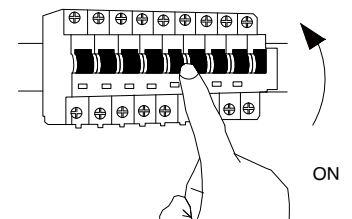

NOVA LUCE

9019773

1

Turn off the general switch

2

Mark & drill holes

3

Apply plastic anchors with screws

4

Connect wires

5

Apply the side screws

6

Turn on the general switch