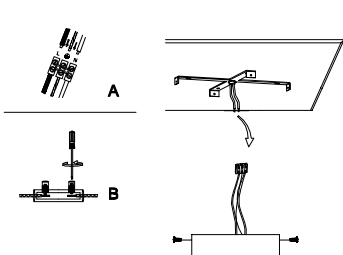

NOVA LUCE

9019773

1

Turn off the general switch

2

Mark & drill holes

3

Apply plastic anchors with screws

4

Connect wires

5

Apply the side screws

6

Turn on the general switch