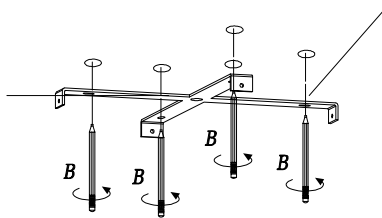

NOVA LUCE

9019773

1

Turn off the general switch

2

Mark & drill holes

3

Apply plastic anchors with screws

4

Connect wires

5

Apply the side screws

6

Turn on the general switch