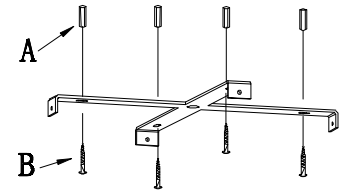

NOVA LUCE

9019773

1

Turn off the general switch

2

Mark & drill holes

3

Apply plastic anchors with screws

4

Connect wires

5

Apply the side screws

6

Turn on the general switch