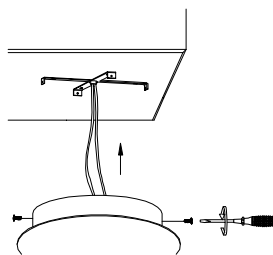

NOVA LUCE

9019773

1

Turn off the general switch

2

Mark & drill holes

3

Apply plastic anchors with screws

4

Connect wires

5

Apply the side screws

6

Turn on the general switch