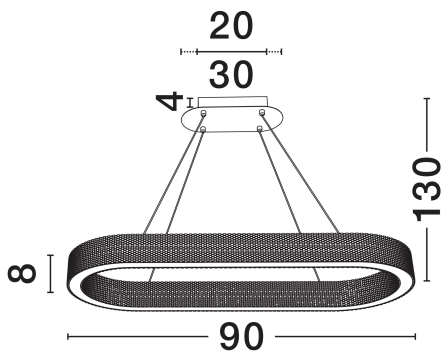

GENERAL INFORMATION

Product Code	9019743
Collection	Indoor
Product Category	Suspension
Product Family	Kinara
Mounting Location	Wall
Application Environment	Indoor
Specifications	N/A

DIMENSION & WEIGHT

LxWxH (cm)	D: 91 H: 130
Cut Out (cm)	N/A
Weight (Kgr)	5.7

MATERIAL & COLOR

Product Color	Platinum Gold
Body Material	Stainless Steel, Aluminium & Acrylic

APPLICATION & MOUNTING

Ambient Working Temp.	Max 45°C
Type of Protection	IP20
Dimmable	Yes
Type of Dimming	Triac
Mounting type	Surface
Mounting Depth (cm)	N/A
Led Module Replaceable	No
Light Source	LED

NOVA LUCE S.A

Schimatari Viotias
32009, Greece

+30 22620 58 121
+30 22620 56 743

info@novaluce.com
www.novaluce.com