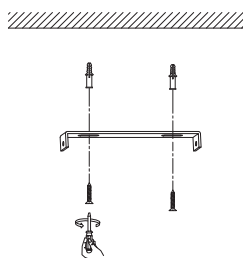

NOVA LUCE

9190402

1

Turn off the general switch

2

Drill holes & apply plastic anchors
With screws

3

Connect the wires

4

Apply the side screws

5

Apply the bulb

6

Apply the bulb

7

Turn on the general switch