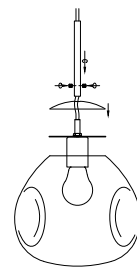

NOVA LUCE

9190402

1

Turn off the general switch

2

Drill holes & apply plastic anchors
With screws

3

Connect the wires

4

Apply the side screws

5

Apply the bulb

6

Apply the bulb

7

Turn on the general switch