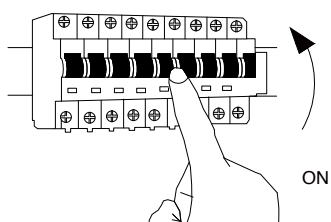

NOVA LUCE

9190402

1

Turn off the general switch

2

Drill holes & apply plastic anchors
With screws

3

Connect the wires

4

Apply the side screws

5

Apply the bulb

6

Apply the bulb

7

Turn on the general switch