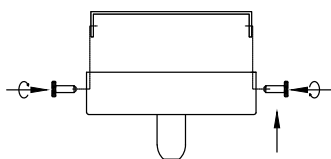

NOVA LUCE

9190402

1

Turn off the general switch

2

Drill holes & apply plastic anchors
With screws

3

Connect the wires

4

Apply the side screws

5

Apply the bulb

6

Apply the bulb

7

Turn on the general switch