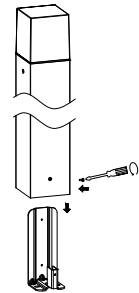

NOVA LUCE

71371101

1

Turn off the general switch

2

Dismantle parts to expose wires

3

Drill holes apply plastic anchors
Tie up screws to make it stable

4

Connect wires & apply the screws

5

Install properly

6

Tie up side screws

7

Inserts bulb
Fix cap into place by rotating