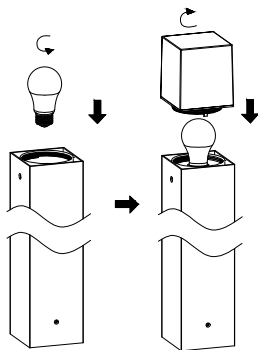

NOVA LUCE

71371101

1

Turn off the general switch

2

Dismantle parts to expose wires

3

Drill holes apply plastic anchors
Tie up screws to make it stable

4

Connect wires & apply the screws

5

Install properly

6

Tie up side screws

7

Inserts bulb
Fix cap into place by rotating