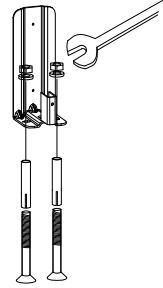

NOVA LUCE

71371101

1

Turn off the general switch

2

Dismantle parts to expose wires

3

Drill holes apply plastic anchors
Tie up screws to make it stable

4

Connect wires & apply the screws

5

Install properly

6

Tie up side screws

7

Inserts bulb
Fix cap into place by rotating