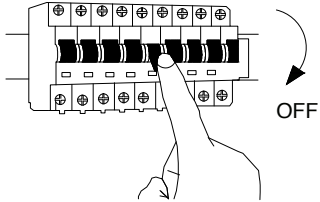

NOVA LUCE

71371101

1

Turn off the general switch

2

Dismantle parts to expose wires

3

Drill holes apply plastic anchors
Tie up screws to make it stable

4

Connect wires & apply the screws

5

Install properly

6

Tie up side screws

7

Inserts bulb
Fix cap into place by rotating