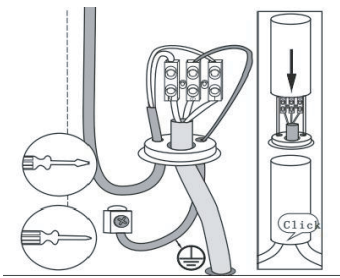

NOVA LUCE

71371101

1

Turn off the general switch

2

Dismantle parts to expose wires

3

Drill holes apply plastic anchors
Tie up screws to make it stable

4

Connect wires & apply the screws

5

Install properly

6

Tie up side screws

7

Inserts bulb
Fix cap into place by rotating

8

Turn on the general switch