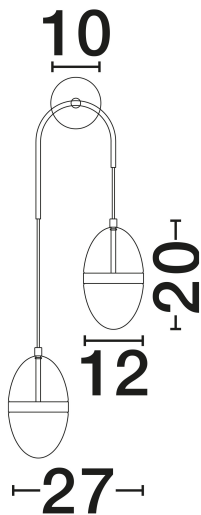

NOVA LUCE

PRODUCT DATASHEET

Version: 001

PRODUCT PHOTOGRAPH

TECHNICAL DRAWING

GENERAL INFORMATION

| | |
|-------------------------|---------|
| Product Code | 9009283 |
| Collection | Indoor |
| Product Category | Wall |
| Product Family | Egna |
| Mounting Location | Wall |
| Application Environment | Indoor |
| Specifications | N/A |

DIMENSION & WEIGHT

| | |
|--------------|---------------------|
| LxWxH (cm) | L: 27 W: 18.5 H: 76 |
| Cut Out (cm) | N/A |
| Weight (Kgr) | 3.2 |

MATERIAL & COLOR

| | |
|---------------|----------------------------|
| Product Color | Opal, Cognac & Gold, Black |
| Body Material | Glass & Metal |

| | |
|-------------------------|-----------------|
| Power (Nominal) | 24W |
| Input voltage (Nominal) | 220-240V |
| Mains Frequency | 50/60Hz |

PHOTOMETRICAL DATA

| | |
|---------------------------|-------------------|
| Luminous Flux | 1680lm |
| Color Temperature | 3000K |
| Light Color (Designation) | Warm White |