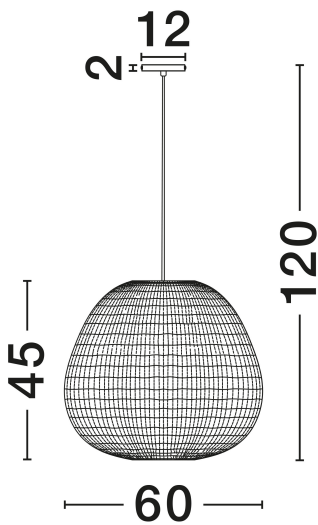

NOVA LUCE

PRODUCT DATASHEET

Version: 001

PRODUCT PHOTOGRAPH

TECHNICAL DRAWING

GENERAL INFORMATION

Product Code	9001143
Collection	Indoor
Product Category	Suspension
Product Family	Nubble
Mounting Location	Ceiling
Application Environment	Indoor
Specifications	N/A

DIMENSION & WEIGHT

LxWxH (cm)	D: 60 H: 120
Cut Out (cm)	N/A
Weight (Kgr)	1.1

MATERIAL & COLOR

Product Color	White
Body Material	Boucle Fabric

APPLICATION & MOUNTING

Ambient Working Temp.	Max 45°C
Type of Protection	IP20
Dimmable	Yes
Type of Dimming	N/A
Mounting type	Surface
Mounting Depth (cm)	N/A
Led Module Replaceable	Yes
Light Source	E27

Power (Nominal)	1x12W
Input voltage (Nominal)	100-240V
Mains Frequency	50/60Hz

PHOTOMETRICAL DATA

Luminous Flux	N/A
Color Temperature	N/A
Light Color (Designation)	N/A

WARRANTY

Warranty	3 Years
----------	----------------