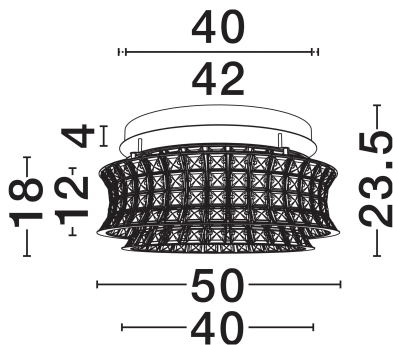

NOVA LUCE

PRODUCT DATASHEET

Version: 001

PRODUCT PHOTOGRAPH

TECHNICAL DRAWING

GENERAL INFORMATION

Product Code	9019769
Collection	Indoor
Product Category	Ceiling
Product Family	Celysia
Mounting Location	Wall
Application Environment	Indoor
Specifications	N/A

DIMENSION & WEIGHT

LxWxH (cm)	D: 50 H: 23.5
Cut Out (cm)	N/A
Weight (Kgr)	8

MATERIAL & COLOR

Product Color	Chrome
Body Material	Metal & Crystal

APPLICATION & MOUNTING

Ambient Working Temp.	Max 45°C
Type of Protection	IP20
Dimmable	Yes
Type of Dimming	Triac
Mounting type	Surface
Mounting Depth (cm)	N/A
Led Module Replaceable	No
Light Source	LED