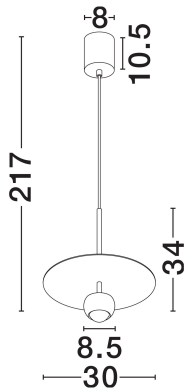

GENERAL INFORMATION

Product Code	9870045
Collection	Indoor
Product Category	Suspension
Product Family	Edem
Mounting Location	Wall
Application Environment	Indoor
Specifications	N/A

DIMENSION & WEIGHT

LxWxH (cm)	D: 30 H: 217
Cut Out (cm)	N/A
Weight (Kgr)	1.15

MATERIAL & COLOR

Product Color	Beige
Body Material	Aluminium & Steel

APPLICATION & MOUNTING

Ambient Working Temp.	Max 45°C
Type of Protection	IP20
Dimmable	No
Type of Dimming	N/A
Mounting type	Surface
Mounting Depth (cm)	N/A
Led Module Replaceable	No
Light Source	LED

NOVA LUCE S.A

Schimatari Viotias
32009, Greece

+30 22620 58 121
+30 22620 56 743

info@novaluce.com
www.novaluce.com