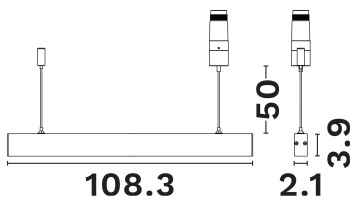

TECHNICAL DRAWING

COMPATIBLE WITH

— On/Off Driver: N/A

— Triac Driver: N/A

— Dali Driver: N/A

GENERAL INFORMATION

Product Code	9492837
Product Category	Systems
Product Family	Imagine Lighting Systems
Mounting Location	Ceiling
Application Environment	Indoor

DIMENSION & WEIGHT

LxWxH (cm)	L: 108.3 W: 2.3 H: 3.9
Cut out (cm)	N/A
Weight (Kgr)	1,07

MATERIAL & COLOR

Product Color	White
Body Material	Aluminium
Cover Material	N/A

APPLICATION & MOUNTING

Ambient Working Temp.	45 C
Type of Protection	IP20
Protection Class IK	IK03
Dimmable	No
Type of Dimming (Optional)	N/A
Mounting type	Suspended
Mounting Depth (cm)	Ceiling
Led Module Replaceable	No
Light Source	Led
Adjustable	No

NOVA LUCE S.A

Schimatari Viotias
32009, Greece

+30 22620 58 121
+30 22620 56 743

info@novaluce.com
www.novaluce.com