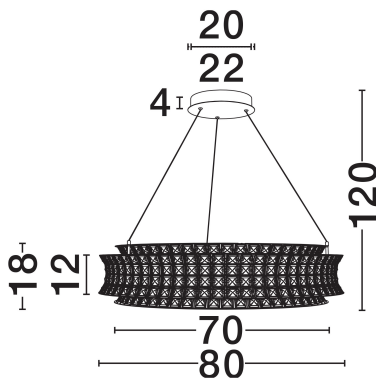

TECHNICAL DRAWING

GENERAL INFORMATION

Product Code	9019775
Collection	Indoor
Product Category	Suspension
Product Family	Celysia
Mounting Location	Wall
Application Environment	Indoor
Specifications	N/A

DIMENSION & WEIGHT

LxWxH (cm)	D: 80 H: 120
Cut Out (cm)	N/A
Weight (Kgr)	11

MATERIAL & COLOR

Product Color	Chrome
Body Material	Metal & Crystal

APPLICATION & MOUNTING

Ambient Working Temp.	Max 45°C
Type of Protection	IP20
Dimmable	Yes
Type of Dimming	Triac
Mounting type	Surface
Mounting Depth (cm)	N/A
Led Module Replaceable	No
Light Source	LED

NOVA LUCE S.A

Schimatari Viotias
32009, Greece

+30 22620 58 121
+30 22620 56 743

info@novaluce.com
www.novaluce.com