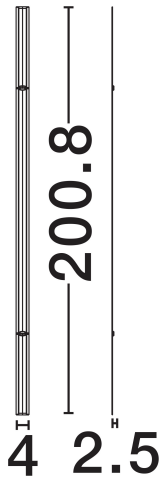

## PRODUCT PHOTOGRAPH

## TECHNICAL DRAWING

## DIMENSION & WEIGHT

LxWxH (cm)	L: 200.8 W: 4 H: 2.5
Cut Out (cm)	N/A
Weight (Kgr)	1.02

### PHOTOMETRICAL DATA

Luminous Flux	<b>3200lm</b>
Color Temperature	<b>3000K</b>
Light Color (Designation)	<b>Warm White</b>