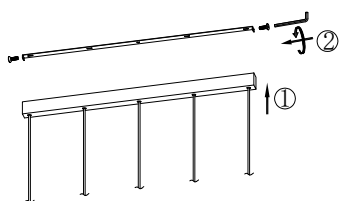

NOVA LUCE

9236225

1

Turn off the general switch

2

Drill holes & apply plastic anchors
With screws

3

Connect the wires

4

Apply the side screws

5

Apply the bulb

6

Turn on the general switch