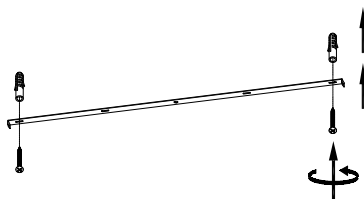

NOVA LUCE

9236225

1

Turn off the general switch

2

Drill holes & apply plastic anchors
With screws

3

Connect the wires

4

Apply the side screws

5

Apply the bulb

6

Turn on the general switch