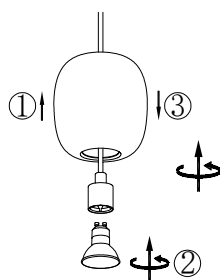

NOVA LUCE

9236225

1

Turn off the general switch

2

Drill holes & apply plastic anchors
With screws

3

Connect the wires

4

Apply the side screws

5

Apply the bulb

6

Turn on the general switch