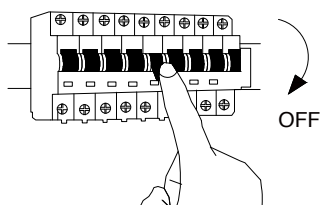

NOVA LUCE

9236225

1

Turn off the general switch

2

Drill holes & apply plastic anchors
With screws

3

Connect the wires

4

Apply the side screws

5

Apply the bulb

6

Turn on the general switch