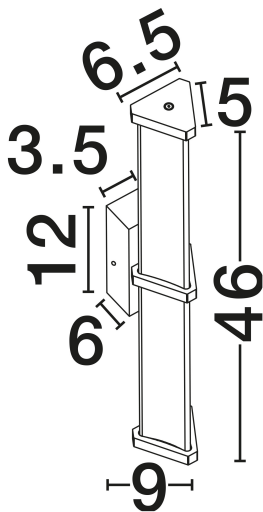

NOVA LUCE

PRODUCT DATASHEET

Version: 001

PRODUCT PHOTOGRAPH

GENERAL INFORMATION

Product Code	9214153
Collection	Indoor
Product Category	Wall
Product Family	PHEME
Mounting Location	Wall
Application Environment	Indoor
Specifications	N/A

DIMENSION & WEIGHT

LxWxH (cm)	L: 6.4 W: 9 H: 46
Cut Out (cm)	N/A
Weight (Kgr)	1

MATERIAL & COLOR

Product Color	Matt Black & Satin Nickel
Body Material	Metal & Acrylic

TECHNICAL DRAWING

APPLICATION & MOUNTING

Ambient Working Temp.	Max 45°C
Type of Protection	IP44
Dimmable	Yes
Type of Dimming	Triac
Mounting type	Surface
Mounting Depth (cm)	N/A
Led Module Replaceable	No
Light Source	LED

NOVA LUCE S.A

Schimatari Viotias
32009, Greece

+30 22620 58 121
+30 22620 56 743

info@novaluce.com
www.novaluce.com