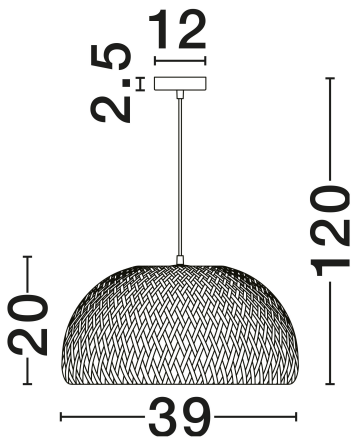

NOVA LUCE

PRODUCT DATASHEET

Version: 001

PRODUCT PHOTOGRAPH

TECHNICAL DRAWING

GENERAL INFORMATION

Product Code	9142498
Collection	Indoor
Product Category	Suspension
Product Family	Scarlet
Mounting Location	Ceiling
Application Environment	Indoor
Specifications	N/A

DIMENSION & WEIGHT

LxWxH (cm)	D: 39 H1: 20 H2: 120
Cut Out (cm)	N/A
Weight (Kgr)	0.5

MATERIAL & COLOR

Product Color	Natural
Body Material	Bamboo

APPLICATION & MOUNTING

Ambient Working Temp.	Max 45°C
Type of Protection	IP20
Dimmable	Yes
Type of Dimming	N/A
Mounting type	Surface
Mounting Depth (cm)	N/A
Led Module Replaceable	Yes
Light Source	E27

Power (Nominal)	1x12W
Input voltage (Nominal)	100-240V
Mains Frequency	50/60Hz

PHOTOMETRICAL DATA

Luminous Flux	N/A
Color Temperature	N/A
Light Color (Designation)	N/A

WARRANTY

Warranty	3 Years
----------	----------------