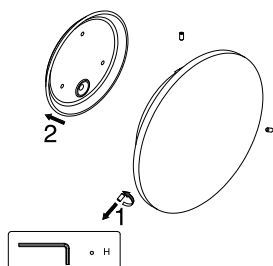

NOVA LUCE

9923412 9923413
9923414

1

Turn off the general switch

2

Dismantle the product

3

Drill holes apply plastic Anchors with screws

4

Connect wires

5

Apply the product in to place

6

Apply apply the side nuts

7

Turn on the general switch