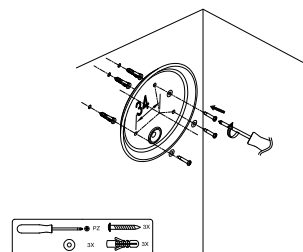

NOVA LUCE

9923412 9923413
9923414

1

Turn off the general switch

2

Dismantle the product

3

Drill holes apply plastic Anchors with screws

4

Connect wires

5

Apply the product in to place

6

Apply apply the side nuts

7

Turn on the general switch