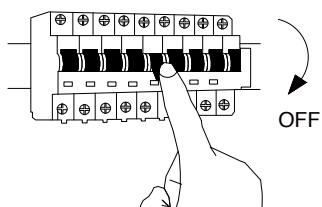

NOVA LUCE

9923412 9923413
9923414

1

Turn off the general switch

2

Dismantle the product

3

Drill holes apply plastic Anchors with screws

4

Connect wires

5

Apply the product in to place

6

Apply apply the side nuts

7

Turn on the general switch