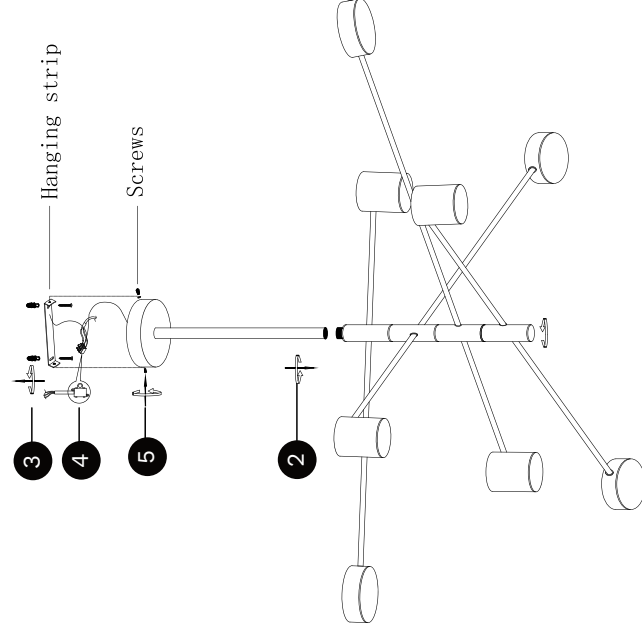

NOVA LUCE

9080122

1

Turn off the general switch

6

Turn on the general switch

1. Turn off the general switch
2. Apply the product by rotating
3. Drill holes apply plastic anchors with screws
4. Connect wires
5. Apply side screws
6. Turn on the general switch