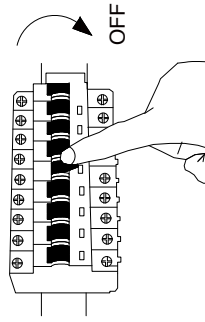

NOVA LUCE

9080122

1

Turn off the general switch

6

Turn on the general switch

1. Turn off the general switch
2. Apply the product by rotating
3. Drill holes apply plastic anchors with screws
4. Connect wires
5. Apply side screws
6. Turn on the general switch