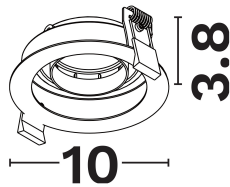

TECHNICAL DRAWING

MATERIAL & COLOR

Product Color	Black
Body Material	Aluminium
Cover Material	N/A

APPLICATION & MOUNTING

Ambient Working Temp.	45 C
Type of Protection	IP20
Protection Class IK	N/A
Dimmable	N/A
Type of Dimming (Optional)	N/A
Mounting type	Recessed
Mounting Depth (cm)	Ceiling
Led Module Replaceable	Yes
Light Source	Led Gu10 / Mr16
Adjustable	Yes

COMPATIBLE WITH

— On/Off Driver: N/A

— Triac Driver: N/A

— Dali Driver: N/A

NOVA LUCE S.A

Schimatari Viotias
32009, Greece

+30 22620 58 121
+30 22620 56 743

info@novaluce.com
www.novaluce.com