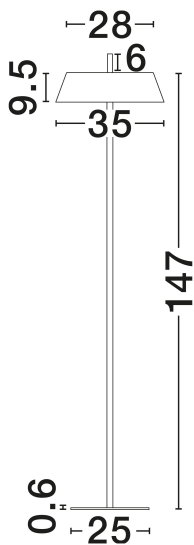

NOVA LUCE

PRODUCT DATASHEET

Version: 001

PRODUCT PHOTOGRAPH

TECHNICAL DRAWING

GENERAL INFORMATION

Product Code	9268054
Collection	Indoor
Product Category	Floor
Product Family	Velio
Mounting Location	Floor
Application Environment	Indoor
Specifications	N/A

DIMENSION & WEIGHT

LxWxH (cm)	D: 35 H: 147
Cut Out (cm)	N/A
Weight (Kgr)	4.3

MATERIAL & COLOR

Product Color	Matt White
Body Material	Steel, Aluminium & Acrylic

APPLICATION & MOUNTING

Ambient Working Temp.	Max 45°C
Type of Protection	IP20
Dimmable	Yes
Type of Dimming	Triac
Mounting type	Surface
Mounting Depth (cm)	N/A
Led Module Replaceable	No
Light Source	LED

Power (Nominal)	28W
Input voltage (Nominal)	220-240V
Mains Frequency	50/60Hz

PHOTOMETRICAL DATA

Luminous Flux	1838lm
Color Temperature	3000K
Light Color (Designation)	Warm White

WARRANTY

Warranty	3 Years
----------	----------------