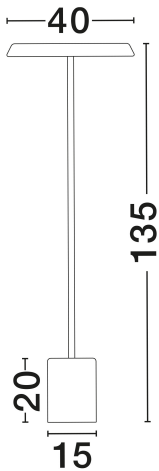

NOVA LUCE

PRODUCT DATASHEET

Version: 001

PRODUCT PHOTOGRAPH

TECHNICAL DRAWING

GENERAL INFORMATION

Product Code	9695324
Collection	Indoor
Product Category	Floor
Product Family	Ophelia
Mounting Location	Floor
Application Environment	Indoor
Specifications	N/A

DIMENSION & WEIGHT

LxWxH (cm)	D: 39.5 H: 135
Cut Out (cm)	N/A
Weight (Kgr)	8.5

MATERIAL & COLOR

Product Color	Matt Black/ Veneer
Body Material	Metal & Acrylic

APPLICATION & MOUNTING

Ambient Working Temp.	Max 45°C
Type of Protection	IP20
Dimmable	No
Type of Dimming	N/A
Mounting type	Surface
Mounting Depth (cm)	N/A
Led Module Replaceable	No
Light Source	LED

Power (Nominal)	27W
Input voltage (Nominal)	220-240V
Mains Frequency	50/60Hz

PHOTOMETRICAL DATA

Luminous Flux	2199lm
Color Temperature	3000K
Light Color (Designation)	Warm White

WARRANTY

Warranty	3 Years
----------	----------------