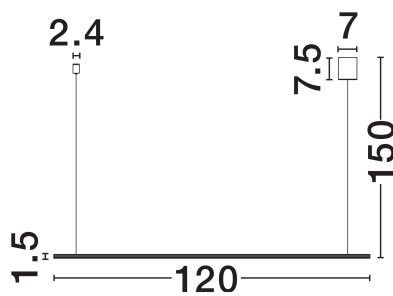

NOVA LUCE

PRODUCT DATASHEET

Version: 001

PRODUCT PHOTOGRAPH

GENERAL INFORMATION

Product Code	9060279
Collection	Indoor
Product Category	Suspension
Product Family	Brillia
Mounting Location	Wall
Application Environment	Indoor
Specifications	N/A

DIMENSION & WEIGHT

LxWxH (cm)	L: 120 W: 7 H: 150
Cut Out (cm)	N/A
Weight (Kgr)	0.77

MATERIAL & COLOR

Product Color	Sandy Black
Body Material	Aluminium

TECHNICAL DRAWING

APPLICATION & MOUNTING

Ambient Working Temp.	Max 45°C
Type of Protection	IP20
Dimmable	Yes
Type of Dimming	Triac
Mounting type	Surface
Mounting Depth (cm)	N/A
Led Module Replaceable	No
Light Source	LED

Power (Nominal)	20W
Input voltage (Nominal)	220-240V
Mains Frequency	50/60Hz

PHOTOMETRICAL DATA

Luminous Flux	1300lm
Color Temperature	2700-3000-4000K
Light Color (Designation)	WW - NW

WARRANTY

Warranty	3 Years
----------	----------------