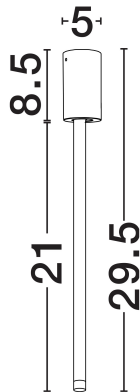

NOVA LUCE

PRODUCT DATASHEET

Version: 001

PRODUCT PHOTOGRAPH

GENERAL INFORMATION

Product Code	9232139
Collection	Indoor
Product Category	Ceiling
Product Family	Stilvi
Mounting Location	Wall
Application Environment	Indoor
Specifications	N/A

DIMENSION & WEIGHT

LxWxH (cm)	D: 5 H: 29.5
Cut Out (cm)	N/A
Weight (Kgr)	0.315

MATERIAL & COLOR

Product Color	Sandy Black
Body Material	Aluminium

TECHNICAL DRAWING

APPLICATION & MOUNTING

Ambient Working Temp.	Max 45°C
Type of Protection	IP20
Dimmable	No
Type of Dimming	N/A
Mounting type	Surface
Mounting Depth (cm)	N/A
Led Module Replaceable	No
Light Source	LED

NOVA LUCE S.A

Schimatari Viotias
32009, Greece

+30 22620 58 121
+30 22620 56 743

info@novaluce.com
www.novaluce.com