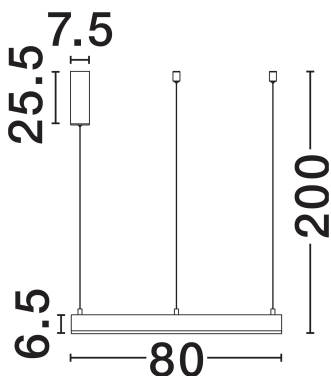

GENERAL INFORMATION

Product Code	9190748
Collection	Indoor
Product Category	Suspension
Product Family	Motif
Mounting Location	Wall
Application Environment	Indoor
Specifications	N/A

DIMENSION & WEIGHT

LxWxH (cm)	D: 80 H: 120
Cut Out (cm)	N/A
Weight (Kgr)	2.5

MATERIAL & COLOR

Product Color	Sandy White
Body Material	Aluminium & Acrylic

APPLICATION & MOUNTING

Ambient Working Temp.	Max 45°C
Type of Protection	IP20
Dimmable	Yes
Type of Dimming	Triac
Mounting type	Surface
Mounting Depth (cm)	N/A
Led Module Replaceable	No
Light Source	LED

NOVA LUCE S.A

Schimatari Viotias
32009, Greece

+30 22620 58 121
+30 22620 56 743

info@novaluce.com
www.novaluce.com