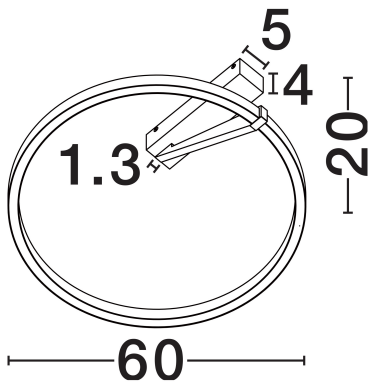

## TECHNICAL DRAWING

## DIMENSION & WEIGHT

LxWxH (cm)	D: 60 H: 20
Cut Out (cm)	N/A
Weight (Kgr)	1.7

### PHOTOMETRICAL DATA

Luminous Flux	<b>2242lm</b>
Color Temperature	<b>2700-3000-4000K</b>
Light Color (Designation)	<b>WW - NW</b>