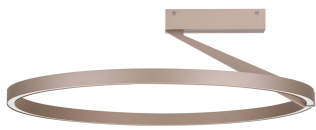

NOVA LUCE

PRODUCT DATASHEET

Version: 001

PRODUCT PHOTOGRAPH