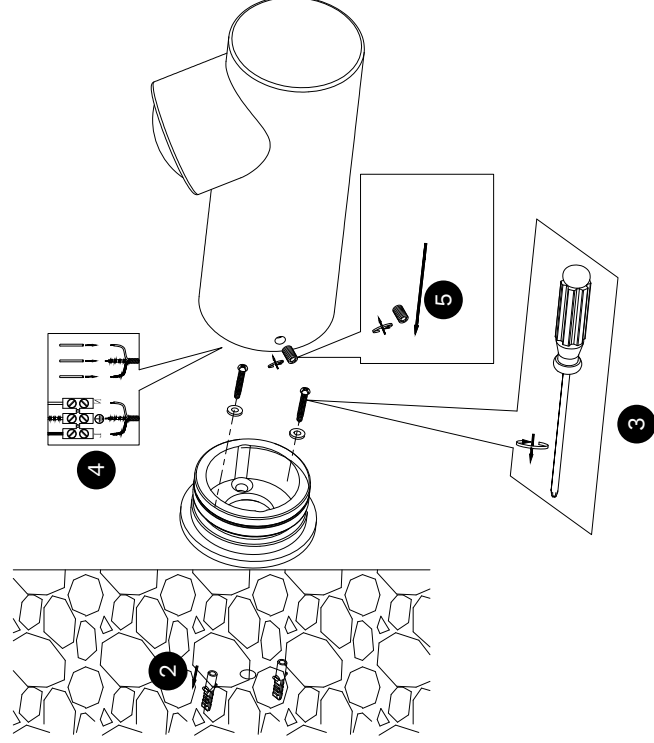

# NOVA LUCE

9136176 9136177

1

Turn off the general switch

6

Turn on the general switch

1. Turn off the general switch

2. Drill holes & apply plastic anchors

3. Apply the screws

4. Connect the wires

5. Apply side screws

6. Turn on the general switch