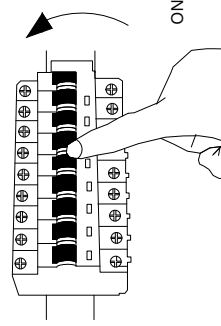

# NOVA LUCE

9136176 9136177

1

Turn off the general switch

6

Turn on the general switch

1. Turn off the general switch

2. Drill holes & apply plastic anchors

3. Apply the screws

4. Connect the wires

5. Apply side screws

6. Turn on the general switch