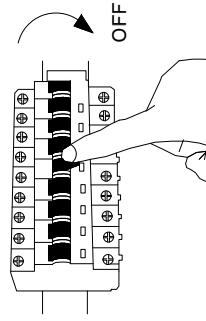

# NOVA LUCE

9136176 9136177

1

Turn off the general switch

6

Turn on the general switch

1. Turn off the general switch

2. Drill holes & apply plastic anchors

3. Apply the screws

4. Connect the wires

5. Apply side screws

6. Turn on the general switch